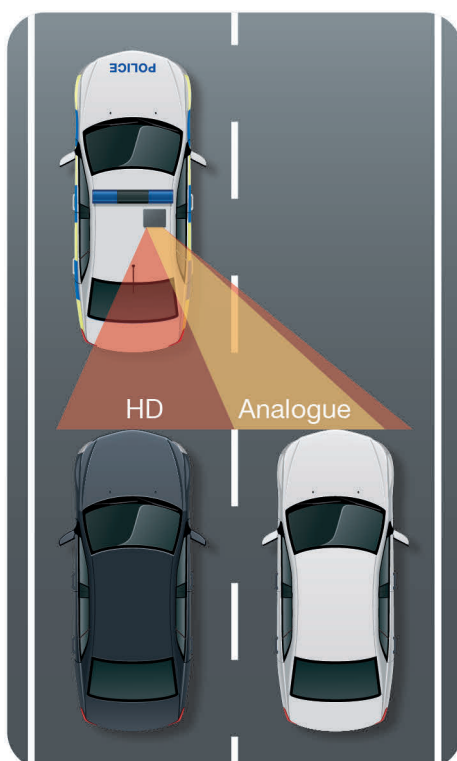

The Analogue RoadWolf Nano is fitted with a fixed focal length lens set up to read plates across one or two lanes of traffic from approximately 17m away. The auto-iris colour overview module captures corresponding colour contextual images of vehicles both in daylight and in challenging light conditions.

FEATURES

Compact Aesthetic Design

Analogue & HD Models for Single / Dual lane ANPR & Colour Overview Cameras

5-17m Range

IR diffusers evenly illuminate the Field of View

Quick release, self-sealing single IP67 connector

Pressure purge valve

IP67 rated

The cameras are lightweight and utilise a polycarbonate front cover that lets more IR light through. All RoadWolfs are fitted with removable IR diffusers for use at read distances of less than 17m. The Nano is IP67 rated, lightweight and constructed from a high quality aluminium extrusion. Power is provided by a RoadPixel PSU for fixed applications or by a 12-24v DC automotive supply for vehicle use.

A tactile push-twist release IP67 connector and a GORE™ valve for pressure equalisation and moisture expulsion complement the RoadWolf Nano's advanced technical design features.

Analogue and HD FOV Coverage