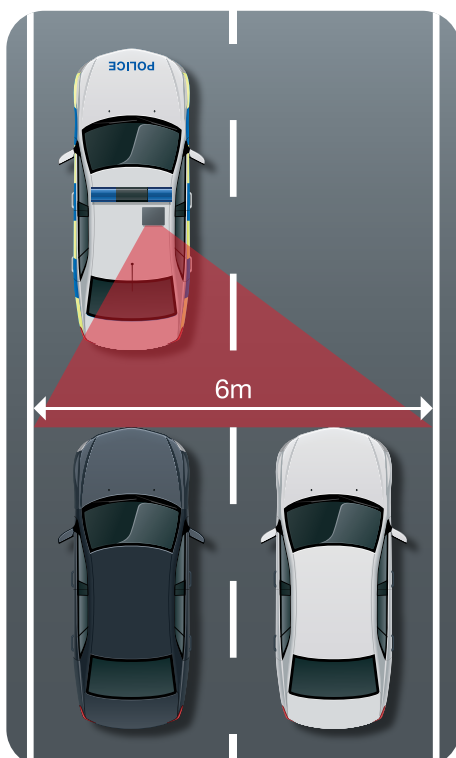

The Nano is IP67 rated, lightweight and constructed from a high quality aluminium extrusion. It is protected with a patented hydrophobic nanotechnology coating, making the camera both scratch and water resistant. Power is provided by a RoadPixel PSU for fixed applications or by a 12-24v DC automotive supply for vehicle use.

A tactile push-twist release IP67 connector and a GORE™ valve for pressure equalisation and moisture expulsion complement the RoadWolf Nano's advanced technical design features.

APPLICATIONS

Non-reflective Plate Captures

Mobile / Police ANPR

Discreet Deployment

Aesthetic Site Security Control / Monitoring

Barrier / Access Control